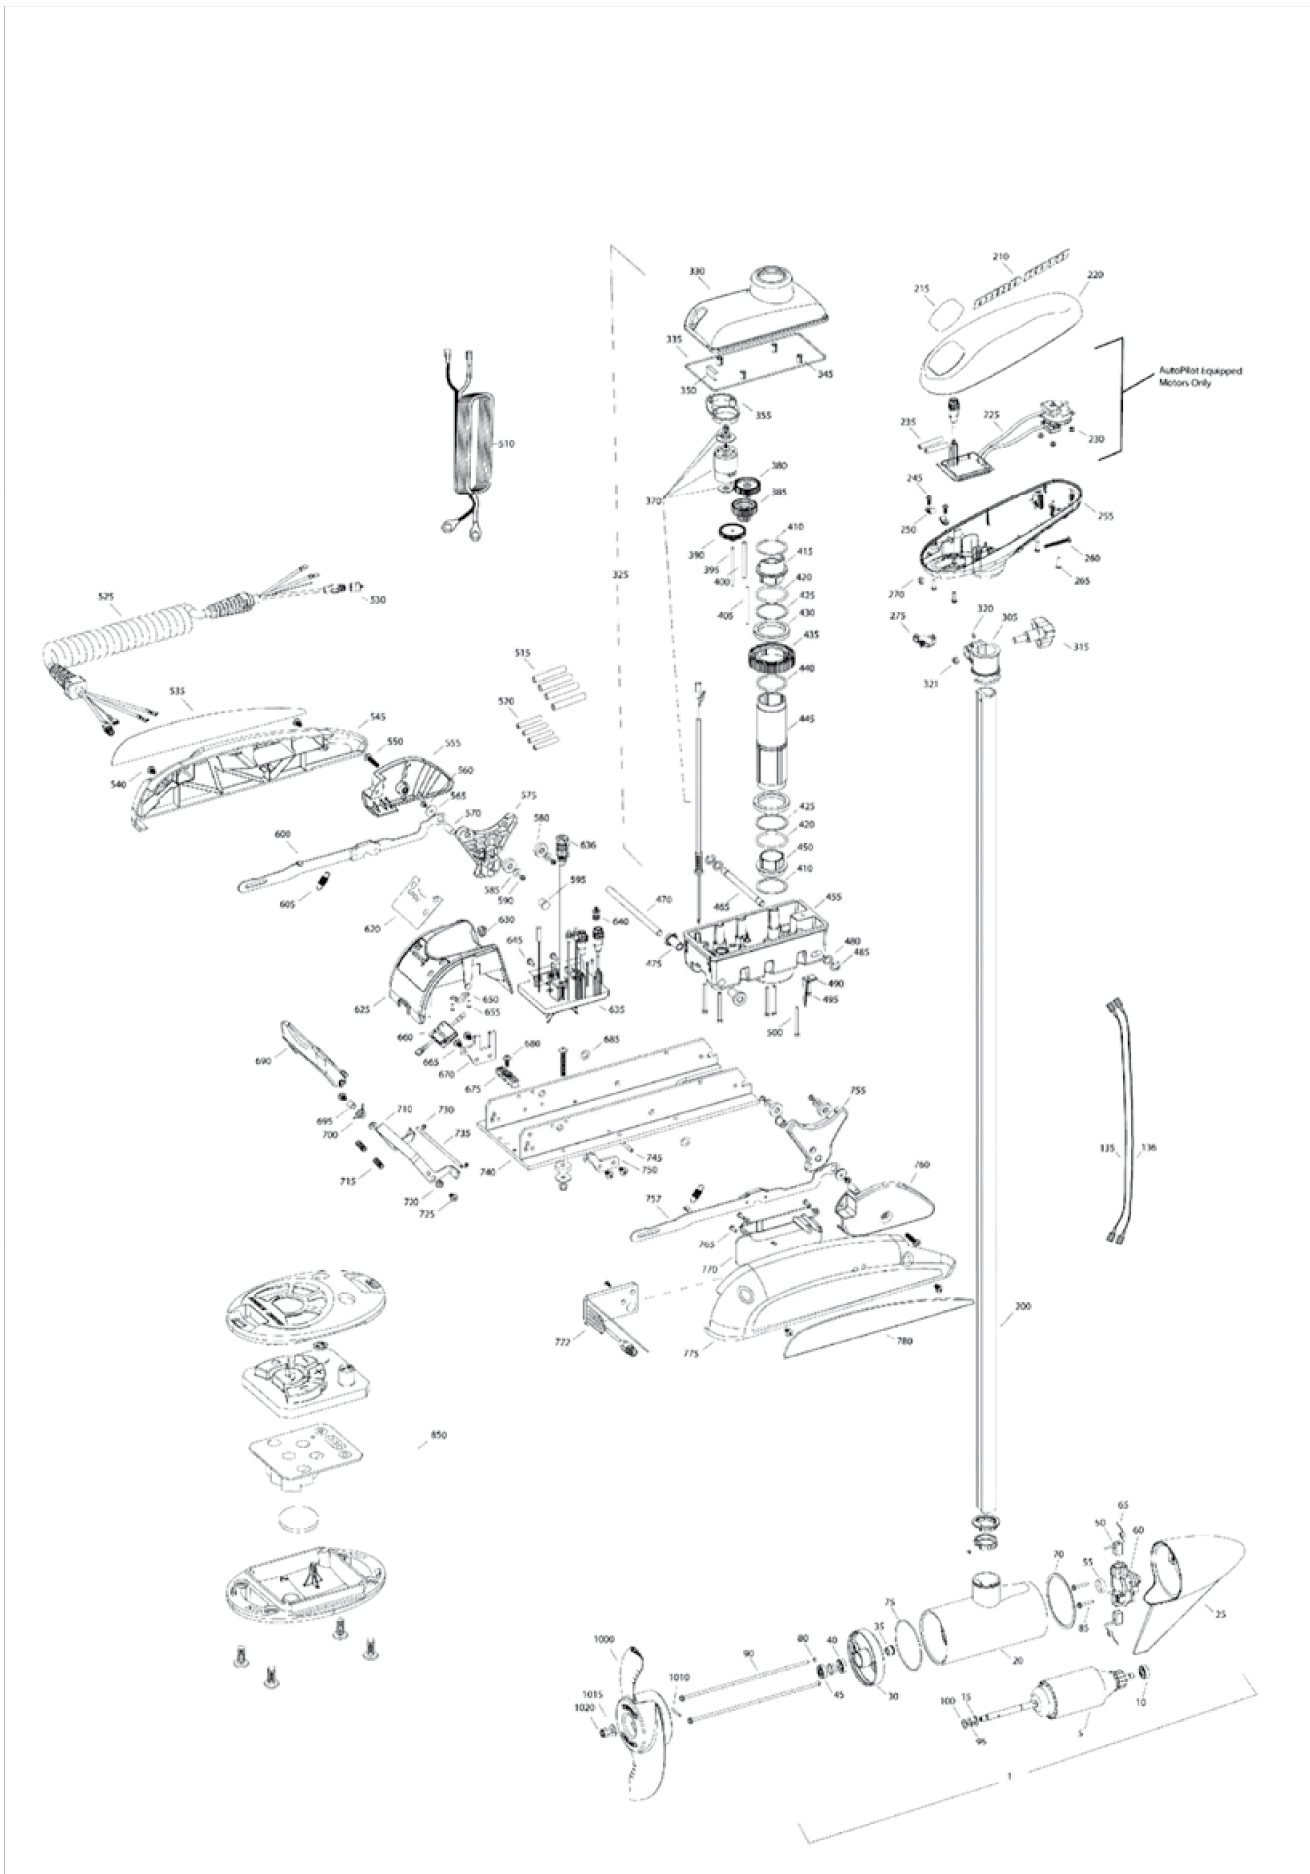

MINN KOTA®

RIPTIDE 55 ST

MINN KOTA®

W W W . N A V I C O M . F R

MINN KOTA®

RIPTIDE 55 ST

Item	P/N	Description	Qty	Item	P/N	Description	Qty	Item	P/N	Description	Qty
1	2779030	12V Motor 48" SW	1	380	2302255	Gear, cluster 3rd stage	1	655	2332103	Screw, 6-20 x .375	2
	2779031	12V Motor 54" SW	1	385	2302250	Gear, cluster 2nd stage	1	660	2074080	Battery meter, 12v	1
5	2-100-146	Armature assembly	1	390	2302245	Gear, cluster 1st stage	1	665	2323402	Screw, 1/4-20 x .375	4
10	140-010	Bearing	1	395	2302610	Shaft, gear 1st stage	1	670	2321941	Bracket, strain relief	1
15	788-015	Retaining ring	1	400	2302620	Shaft, gear 3rd stage	1	675	2321310	Strain relief, wire	1
20		Included in #200 assembly		405	2302615	Shaft, gear 2nd stage	1	680	2323405	Screw, 1/4-20 x .5	1
25	421-350	Brush end housing assembly STD	1	410	2321704	Washer, thrust	2	685	2333100	Speed nut, .375	2
30	2-400-337	Plain end housing assembly	1	415	2321515	Liner, output tube	1	690	2320216	Handle, release cover	1
35	144-049	Flange bearing	1	420	2324608	O-ring, 224	2	695	2301700	Bushing,	1
40	880-003	Seal	1	425	2321720	Shim, O-ring	2	700	2322701	Spring, release handle	1
45	880-006	Seal with shield	1	430	2327308	Bearing, ball sealed	2	710	2320401	Handle, release SW	1
50	188-036	Brush	2	435	2322200	Gear, output	1	715	2322712	Spring, release handle	2
55	725-050	Paper tube	1	440	2324601	O-ring, output gear	1	720	2322604	Bushing, handle	2
60	738-036	Brush plate assembly	1	445	2322030	Tube, output machined	1	725	2332104	Screw, 1/4-20 x .625	2
65	975-040	Brush spring	2	450	2321510	Collar, drive, bottom	1	730	2323000	E-clip, 3/16, SS	2
70	337-036	Gasket	1	455	2326507	Steering housing, Bottom	1	735	2322607	Pin, follower, handle	1
75	701-081	O-ring, motor	1	460	2320605	Leadwire, Steering	1	740	2321902	Base extrusion, machined	1
80	701-008	O-ring, thru-bolt	2	465	2322601	Pin, latch, SS	1	745	2322912	Spring pin,	2
85	830-007	Screw, 8-32	2	470	2322603	Pin, pivot, SS	1	750	2321951	Bracket, sideplate	1
90	830-008	Thru-bolt	2	475	2327310	Bushing, pivot pin	2	755	2323910	Ramp, 3 5/8" right	1
95	990-067	Washer, steel	2	480	2321702	Washer, flat .375	2	757	2994201	Arm, release, Right	1
100	990-070	Washer, nylon	2	485	2263011	E-ring .375	2	760	2321920	Skid, right	1
135	640-009	Leadwire, black	1	490	2322702	Spring, latch pin	2	765	2301310	Screw, 8-18 x .5	3
136	640-108	Leadwire, red	1	495	2323410	Screw, 8-32 x .75	1	770	2370221	Cover, access, SW	1
200	2779305	Tube, composite 54" SW	1	500	2323408	Screw, 8-32 x 2	7	772	2374090	Copilot Receiver Board	1
205		Included in #200 assembly		510	2090651	Leadwire, 10 ga	1	775	2321911	Sideplate, right, SW	1
210	2325666	Decal, cover	2	525	2991273	Coil cord, 45"	1	780	2325642	Decal, sideplate, right	1
215	2325685	Decal, ctrl box 55 RT	1	530	2991271	Coil cord, 54"	1	850	2994095	Remote assembly	1
220	2320201	Cover, ctrl box	1	535	2325643	Cap, dust, coil cord, non-AP only	1	851		Case, cover, transmitter	1
225	2324030	Ctrl board, compass, Autopilot only	1	540	2323405	Decal, sideplate, left	1	860		Keypad, transmitter	1
230	2302960	Grommet, compass, Autopilot only	3	545	2321916	Screw, 1/4-20	4	865		Transmitter board	1
235	2305415	Wire insulator	3	550	2323403	Sideplate, left	2	870		Battery, transmitter	1
245	2372100	Screw, 8-18 x .625	3	555	2321925	Screw, 1/4-20 x .375 SS	2	875		Case, bottom, transmitter	1
250	2052510	Cable clamp	3	560	2323422	Skid, left	1	880		Screw, 4-24	4
255	2322501	Ctrl box	1	565	2321700	Screw, 10-24 x .375	2			Propeller kit WW2	1
260	2332102	Screw, 10-24	1	570	2323501	Washer, #10 SS	2			Propeller bag Assy	1
265	2372100	Screw, 8-18 x .625	4	575	2323915	Bolt, shoulder	1			Propeller WW2	1
270	2333101	Nut, 10-24	1	580	2325117	Ramp, 3 5/8" left	4			Drive pin, small	1
275	2224702	Plug, ctrl box	1	585	2321706	Pad, rubber rest	4			Washer, prop, small	1
305	2771500	Depth collar assembly	1	590	2323412	Washer, #8	4			Nut, anode, nylock, prop, small	1
315	2260906	knob (included in #305)	1	595	2324706	Screw, 8-18 x .25	4			Mounting hardware bag Assy	1
320	2321706	washer (included in #305)	1	600	2994203	Insert, ramp	2			Seal & O-ring Kit	1
321	2323102	Steering housing	1	605	2322710	Arm, release, left	1				
325	2997051	Steering housing	1			Spring, extension	2				
330	2326502	Steering housing top	1			Cover, speed control with decal	1				
335	2324604	O-ring, case seal	1	620	2325651	Decal, speed control	1				
345	2305605	Roll pin 5/16	4	625	2320211	Cover, speed control	1				
350	2308601	Breather filter	1	630	2322901	Strain relief	1				
355	2328610	Cradle, motor	1	635	2324011	Control board, 12v	1				
360	2302240	Pinion gear	1			Switch-reed repair kit	1				
365	2300265	Cap, motor, plastic	1	636	2320208	Dust plug	1				
370	2307050	Motor, steering, 12V	1	640	2320203	Cap, dust, control board	1				
375	2300560	Cap, spacer, plastic	1	645	2323406	Screw, 10-24 x	2				
				650	2321315	Holder, connector	1				